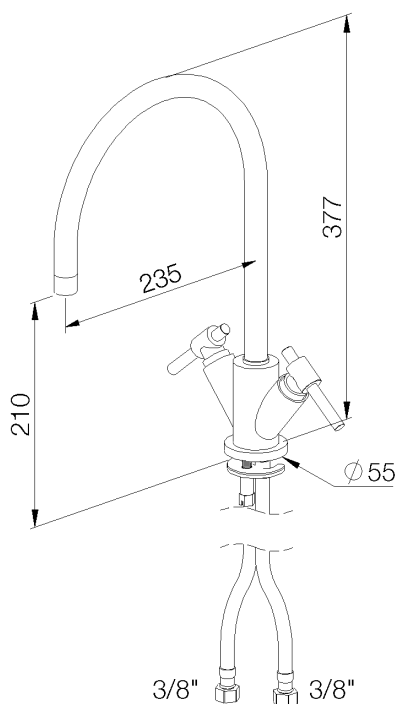

PRODUCT TECHNICAL SHEET

Collection : **DYNAMIC**

Ref. : **4027.--.23**

Mélangeur cuisine monotrou, grand bec mobile 235mm

Eéngats keukenmengkraan, grote draaibare uitloop 235mm

Single hole kitchen mixer, great swivel spout 235mm

Picture

Product details

Weight : 2,4 kg

Internal mechanism : Ceramic valve 1/4 turn

Technical drawing

RAO.V01