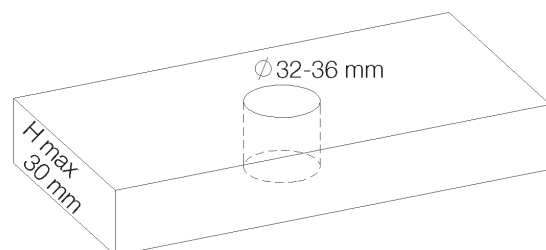

Picture

Product details

Weight : 2,4 kg

Internal mechanism : Ceramic valve 1/4 turn

Technical drawing

RAO.V01